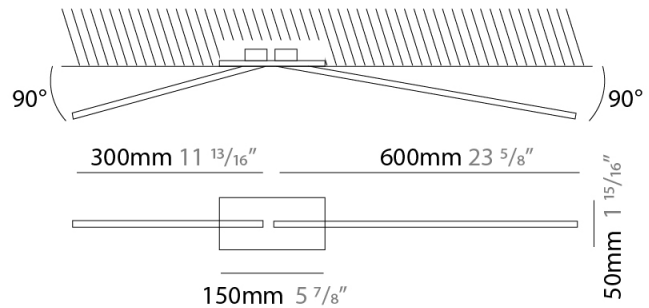

GENERAL

Series: Spillo
 Subseries: Spillo 2 Rod
 Brand: Icone
 Division: Design
 Mounting Type: Recessed
 Mounting Location: Ceiling
 Subcategory: Ambient

PHYSICAL

Shape: Rectangle
 Length (mm): 50
 Length (in): 1 ¹⁵/₁₆
 Width (mm): 600
 Width (in): 23 ⁵/₆
 Height (mm): 400
 Height (in): 15 ³/₄
 Light Distribution: Adjustable
 Fixture Finish: WHI / BLK / CHR / BGD
 Fixture Material: Brass

GENERAL

Series: Spillo
 Subseries: Spillo 2 Rod
 Brand: Icone
 Division: Design
 Mounting Type: Recessed
 Mounting Location: Ceiling
 Subcategory: Ambient

PHYSICAL

Shape: Rectangle
 Length (mm): 50
 Length (in): 1 ¹⁵/₁₆
 Width (mm): 900
 Width (in): 35 ⁷/₁₆
 Height (mm): 600
 Height (in): 23 ⁵/₈
 Light Distribution: Adjustable
 Fixture Finish: WHI / BLK / CHR / BGD
 Fixture Material: Brass

LED

Color Temperature (°K): 2700 / 3000
 Nominal Lumen (lm): 990
 CRI: >90 CRI
 Lamp Life (hrs): 50000

OPTICAL

Adjustability: Tilt 90°

RATINGS AND CERTIFICATIONS

Certified By: Certified for North American Standards
 IP rating: IP20

GENERAL

Series: Spillo
 Subseries: Spillo 2 Rod
 Brand: Icone
 Division: Design
 Mounting Type: Recessed
 Mounting Location: Ceiling
 Subcategory: Ambient

PHYSICAL

Shape: Rectangle
 Length (mm): 50
 Length (in): 1 ¹⁵/₁₆
 Width (mm): 1200
 Width (in): 47 ¹/₄
 Height (mm): 800
 Height (in): 31 ¹/₂
 Light Distribution: Adjustable
 Fixture Finish: WHI / BLK / CHR / BGD
 Fixture Material: Brass