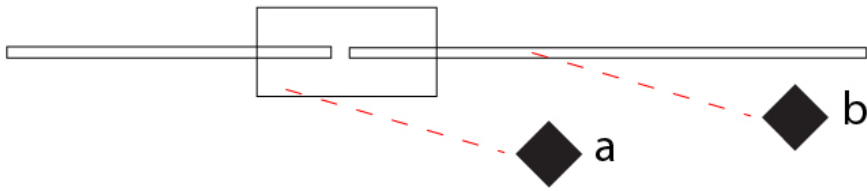

SPILO 2 ROD RECESSED

D46031-

PROJECT
TYPE
SPECIFIER
QUANTITY
DATE

D