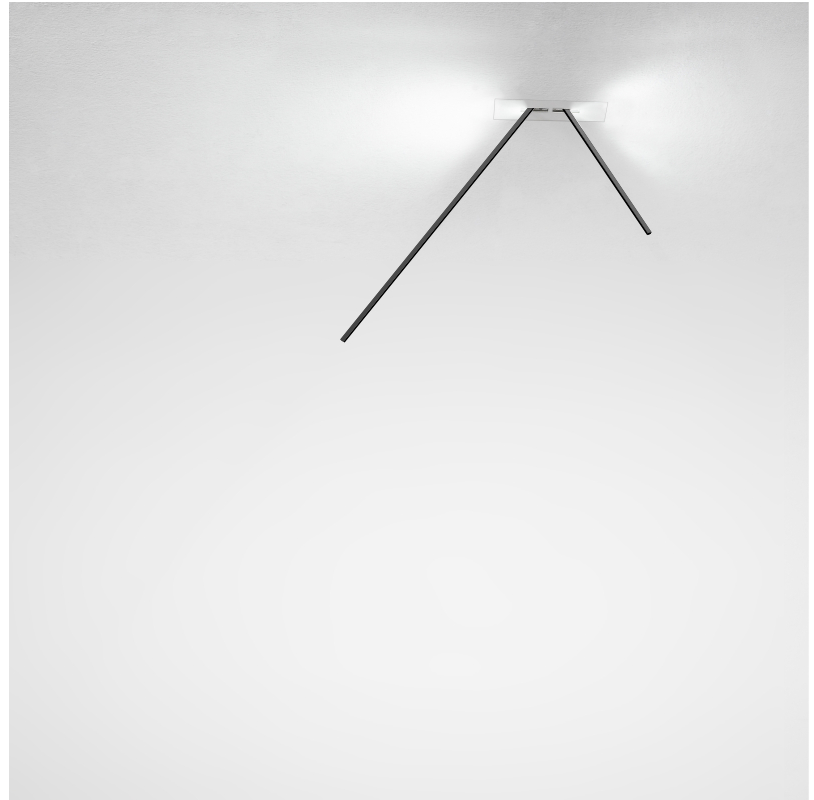

GENERAL

Series: Spillo
 Subseries: Spillo 2 Rod
 Brand: Icone
 Division: Design
 Mounting Type: Recessed
 Mounting Location: Ceiling
 Subcategory: Ambient

PHYSICAL

Shape: Rectangle
 Length (mm): 50
 Length (in): 1 ¹⁵/₁₆
 Width (mm): 600
 Width (in): 23 ⁵/₆
 Height (mm): 400
 Height (in): 15 ³/₄
 Light Distribution: Adjustable
 Fixture Finish: WHI / BLK / CHR / BGD
 Fixture Material: Brass

LED

Color Temperature (°K): 2700 / 3000
 Nominal Lumen (lm): 660
 CRI: >90 CRI
 Lamp Life (hrs): 50000

OPTICAL

Adjustability: Tilt 90°

RATINGS AND CERTIFICATIONS

Certified By: Certified for North American Standards
 IP rating: IP20

GENERAL

Series: Spillo
 Subseries: Spillo 2 Rod
 Brand: Icone
 Division: Design
 Mounting Type: Recessed
 Mounting Location: Ceiling
 Subcategory: Ambient

PHYSICAL

Shape: Rectangle
 Length (mm): 50
 Length (in): 1 ¹⁵/₁₆
 Width (mm): 900
 Width (in): 35 ⁷/₁₆
 Height (mm): 600
 Height (in): 23 ⁵/₈
 Light Distribution: Adjustable
 Fixture Finish: WHI / BLK / CHR / BGD
 Fixture Material: Brass