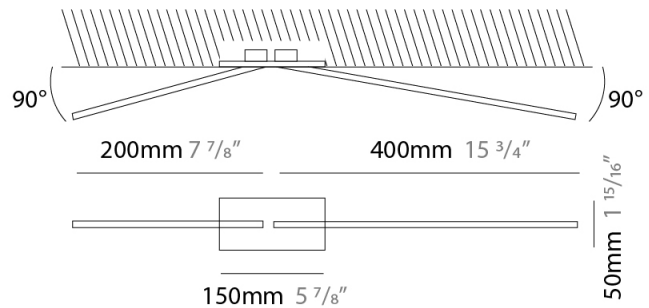

GENERAL

Series: Spillo
 Subseries: Spillo 2 Rod
 Brand: Icone
 Division: Design
 Mounting Type: Recessed
 Mounting Location: Ceiling
 Subcategory: Ambient

PHYSICAL

Shape: Rectangle
 Length (mm): 50
 Length (in): 1 ¹⁵/₁₆
 Width (mm): 600
 Width (in): 23 ⁵/₆
 Height (mm): 400
 Height (in): 15 ³/₄
 Light Distribution: Adjustable
 Fixture Finish: WHI / BLK / CHR / BGD
 Fixture Material: Brass

LED

Color Temperature (°K): 2700 / 3000
 Nominal Lumen (lm): 660
 CRI: >90 CRI
 Lamp Life (hrs): 50000

OPTICAL

Adjustability: Tilt 90°

RATINGS AND CERTIFICATIONS

Certified By: Certified for North American Standards
 IP rating: IP20

GENERAL

Series: Spillo
 Subseries: Spillo 2 Rod
 Brand: Icone
 Division: Design
 Mounting Type: Recessed
 Mounting Location: Ceiling
 Subcategory: Ambient

PHYSICAL

Shape: Rectangle
 Length (mm): 50
 Length (in): 1 ¹⁵/₁₆
 Width (mm): 900
 Width (in): 35 ⁷/₁₆
 Height (mm): 600
 Height (in): 23 ⁵/₈
 Light Distribution: Adjustable
 Fixture Finish: WHI / BLK / CHR / BGD
 Fixture Material: Brass

GENERAL

Series: Spillo
 Subseries: Spillo 2 Rod
 Brand: Icone
 Division: Design
 Mounting Type: Recessed
 Mounting Location: Ceiling
 Subcategory: Ambient

PHYSICAL

Shape: Rectangle
 Length (mm): 50
 Length (in): 1 ¹⁵/₁₆
 Width (mm): 1200
 Width (in): 47 ¹/₄
 Height (mm): 800
 Height (in): 31 ¹/₂
 Light Distribution: Adjustable
 Fixture Finish: WHI / BLK / CHR / BGD
 Fixture Material: Brass